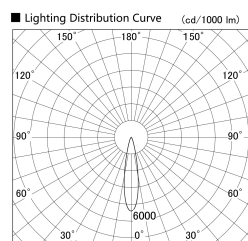

Item no. SD379-1020W9040-IK

Series Name: AMMA Lens type Cylinder Tracklight (In Track) (SD379-IK)

Installation	Track mount
Type	Lens type tracklight : In track type
Fixture wattage	10.5W
Beam angle	21deg
Color Temp.	4000K
CRI	Ra>90
Luminous	1247 lm
Body	Die-castaluminumalloy
Body finish	White
Trim finish	White
Reflector finish	N/A
IP Rate	IP20
Light source	COB module
Input Voltage	AC220~240V
Dimming Type	Non-Dimmable
Certificate	CE,CCC
Cut Hole	N/A