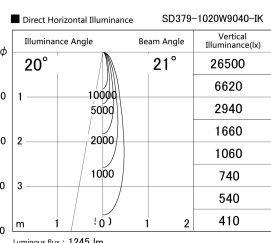

Item no. SD379-1020W9040-IK

Series Name: AMMA Lens type Cylinder Tracklight (In Track) (SD379-IK)

Installation	Track mount
Type	Lens type tracklight : In track type
Fixture wattage	10.5W
Beam angle	21deg
Color Temp.	4000K
CRI	Ra>90
Luminous	1247 lm
Body	Die-castaluminumalloy
Body finish	White
Trim finish	White
Reflector finish	N/A
IP Rate	IP20
Light source	COB module
Input Voltage	AC220~240V
Dimming Type	Non-Dimmable
Certificate	CE,CCC
Cut Hole	N/A