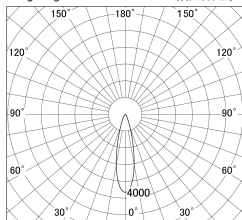

■ Lighting Distribution Curve (cd/1000 lm)