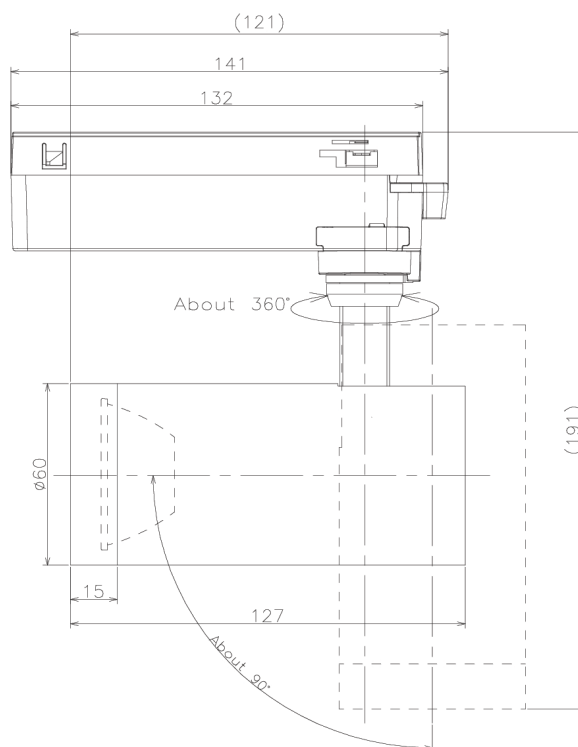

Item no. SD379-1025W9040-IK

Series Name: AMMA Lens type Cylinder Tracklight (In Track) (SD379-IK)

Installation	Track mount
Type	Lens type tracklight : In track type
Fixture wattage	10.5W
Beam angle	25deg
Color Temp.	4000K
CRI	Ra>90
Luminous	1175 lm
Body	Die-castaluminumalloy
Body finish	White
Trim finish	White
Reflector finish	N/A
IP Rate	IP20
Light source	COB module
Input Voltage	AC220~240V
Dimming Type	Non-Dimmable
Certificate	CE,CCC
Cut Hole	N/A