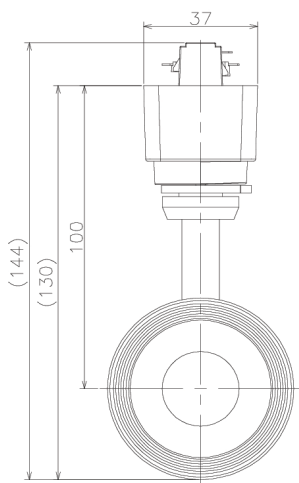

Item no. SD379-1025W9040-IK

Series Name: AMMA Lens type Cylinder Tracklight (In Track) (SD379-IK)

Installation	Track mount
Type	Lens type tracklight : In track type
Fixture wattage	10.5W
Beam angle	25deg
Color Temp.	4000K
CRI	Ra>90
Luminous	1175 lm
Body	Die-castaluminumalloy
Body finish	White
Trim finish	White
Reflector finish	N/A
IP Rate	IP20
Light source	COB module
Input Voltage	AC220~240V
Dimming Type	Non-Dimmable
Certificate	CE,CCC
Cut Hole	N/A