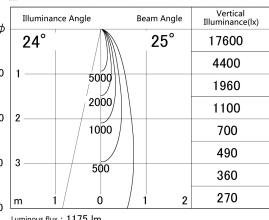

Item no. SD379-1025W9040-IK

Series Name: AMMA Lens type Cylinder Tracklight (In Track) (SD379-IK)

■ Lighting Distribution Curve (cd/1000 lm)

Installation	Track mount
Type	Lens type tracklight : In track type
Fixture wattage	10.5W
Beam angle	25deg
Color Temp.	4000K
CRI	Ra>90
Luminous	1175 lm
Body	Die-castaluminumalloy
Body finish	White
Trim finish	White
Reflector finish	N/A
IP Rate	IP20
Light source	COB module
Input Voltage	AC220~240V
Dimming Type	Non-Dimmable
Certificate	CE,CCC
Cut Hole	N/A