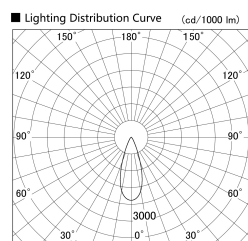

Item no. SD379-1035W9040-IK

Series Name: AMMA Lens type Cylinder Tracklight (In Track) (SD379-IK)

Installation	Track mount
Type	Lens type tracklight : In track type
Fixture wattage	10.5W
Beam angle	36deg
Color Temp.	4000K
CRI	Ra>90
Luminous	1214 lm
Body	Die-castaluminumalloy
Body finish	White
Trim finish	White
Reflector finish	N/A
IP Rate	IP20
Light source	COB module
Input Voltage	AC220~240V
Dimming Type	Non-Dimmable
Certificate	CE,CCC
Cut Hole	N/A