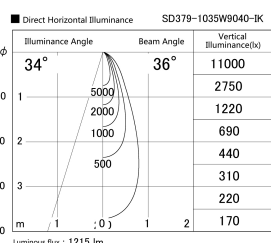

Item no. SD379-1035W9040-IK

Series Name: AMMA Lens type Cylinder Tracklight (In Track) (SD379-IK)

Installation	Track mount
Type	Lens type tracklight : In track type
Fixture wattage	10.5W
Beam angle	36deg
Color Temp.	4000K
CRI	Ra>90
Luminous	1214 lm
Body	Die-castaluminumalloy
Body finish	White
Trim finish	White
Reflector finish	N/A
IP Rate	IP20
Light source	COB module
Input Voltage	AC220~240V
Dimming Type	Non-Dimmable
Certificate	CE,CCC
Cut Hole	N/A