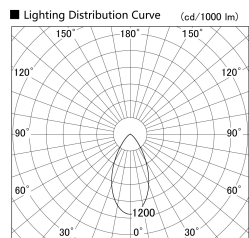

Item no. SD379-1050W9040-IK

Series Name: AMMA Lens type Cylinder Tracklight (In Track) (SD379-IK)

Installation	Track mount
Type	Lens type tracklight : In track type
Fixture wattage	10.5W
Beam angle	52deg
Color Temp.	4000K
CRI	Ra>90
Luminous	1112 lm
Body	Die-castaluminumalloy
Body finish	White
Trim finish	White
Reflector finish	N/A
IP Rate	IP20
Light source	COB module
Input Voltage	AC220~240V
Dimming Type	Non-Dimmable
Certificate	CE,CCC
Cut Hole	N/A