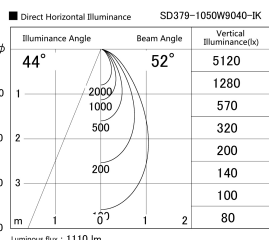

Item no. SD379-1050W9040-IK

Series Name: AMMA Lens type Cylinder Tracklight (In Track) (SD379-IK)

Installation	Track mount
Type	Lens type tracklight : In track type
Fixture wattage	10.5W
Beam angle	52deg
Color Temp.	4000K
CRI	Ra>90
Luminous	1112 lm
Body	Die-castaluminumalloy
Body finish	White
Trim finish	White
Reflector finish	N/A
IP Rate	IP20
Light source	COB module
Input Voltage	AC220~240V
Dimming Type	Non-Dimmable
Certificate	CE,CCC
Cut Hole	N/A