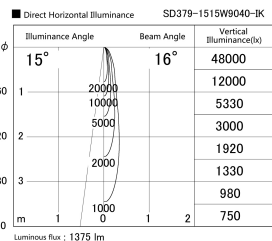

Item no. SD379-1515W9040-IK

Series Name: AMMA Lens type Cylinder Tracklight (In Track) (SD379-IK)

Installation	Track mount
Type	Lens type tracklight : In track type
Fixture wattage	14W
Beam angle	16deg
Color Temp.	4000K
CRI	Ra>90
Luminous	1374 lm
Body	Die-castaluminumalloy
Body finish	White
Trim finish	White
Reflector finish	N/A
IP Rate	IP20
Light source	COB module
Input Voltage	AC220~240V
Dimming Type	Non-Dimmable
Certificate	CE,CCC
Cut Hole	N/A