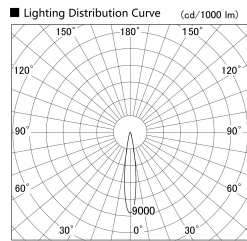

Item no. SD379-1515W9040-IK

Series Name: AMMA Lens type Cylinder Tracklight (In Track) (SD379-IK)

Installation	Track mount
Type	Lens type tracklight : In track type
Fixture wattage	14W
Beam angle	16deg
Color Temp.	4000K
CRI	Ra>90
Luminous	1374 lm
Body	Die-castaluminumalloy
Body finish	White
Trim finish	White
Reflector finish	N/A
IP Rate	IP20
Light source	COB module
Input Voltage	AC220~240V
Dimming Type	Non-Dimmable
Certificate	CE,CCC
Cut Hole	N/A