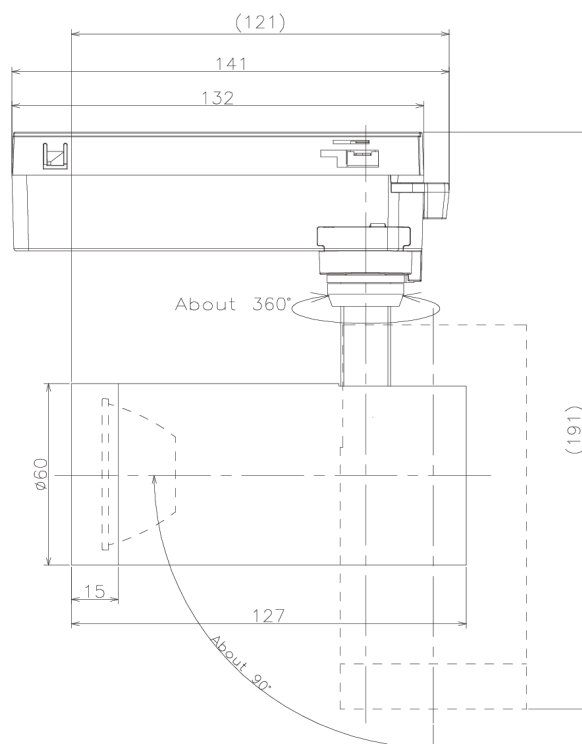

Item no. SD379-1520W9040-IK

Series Name: AMMA Lens type Cylinder Tracklight (In Track) (SD379-IK)

Installation	Track mount
Type	Lens type tracklight : In track type
Fixture wattage	14W
Beam angle	21deg
Color Temp.	4000K
CRI	Ra>90
Luminous	1721 lm
Body	Die-castaluminumalloy
Body finish	White
Trim finish	White
Reflector finish	N/A
IP Rate	IP20
Light source	COB module
Input Voltage	AC220~240V
Dimming Type	Non-Dimmable
Certificate	CE,CCC
Cut Hole	N/A