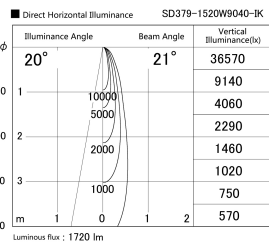

Item no. SD379-1520W9040-IK

Series Name: AMMA Lens type Cylinder Tracklight (In Track) (SD379-IK)

Installation	Track mount
Type	Lens type tracklight : In track type
Fixture wattage	14W
Beam angle	21deg
Color Temp.	4000K
CRI	Ra>90
Luminous	1721 lm
Body	Die-castaluminumalloy
Body finish	White
Trim finish	White
Reflector finish	N/A
IP Rate	IP20
Light source	COB module
Input Voltage	AC220~240V
Dimming Type	Non-Dimmable
Certificate	CE,CCC
Cut Hole	N/A