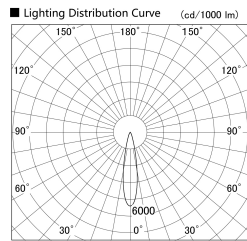

Item no. SD379-1520W9040-IK

Series Name: AMMA Lens type Cylinder Tracklight (In Track) (SD379-IK)

Installation	Track mount
Type	Lens type tracklight : In track type
Fixture wattage	14W
Beam angle	21deg
Color Temp.	4000K
CRI	Ra>90
Luminous	1721 lm
Body	Die-castaluminumalloy
Body finish	White
Trim finish	White
Reflector finish	N/A
IP Rate	IP20
Light source	COB module
Input Voltage	AC220~240V
Dimming Type	Non-Dimmable
Certificate	CE,CCC
Cut Hole	N/A