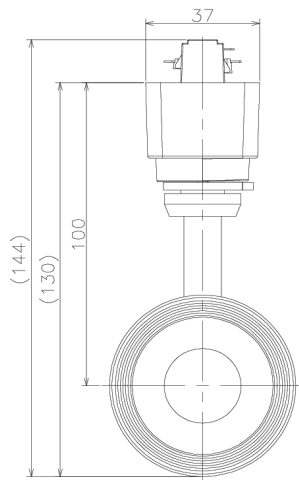

Item no. SD379-1520W9040-IK

Series Name: AMMA Lens type Cylinder Tracklight (In Track) (SD379-IK)

Installation	Track mount
Type	Lens type tracklight : In track type
Fixture wattage	14W
Beam angle	21deg
Color Temp.	4000K
CRI	Ra>90
Luminous	1721 lm
Body	Die-castaluminumalloy
Body finish	White
Trim finish	White
Reflector finish	N/A
IP Rate	IP20
Light source	COB module
Input Voltage	AC220~240V
Dimming Type	Non-Dimmable
Certificate	CE,CCC
Cut Hole	N/A