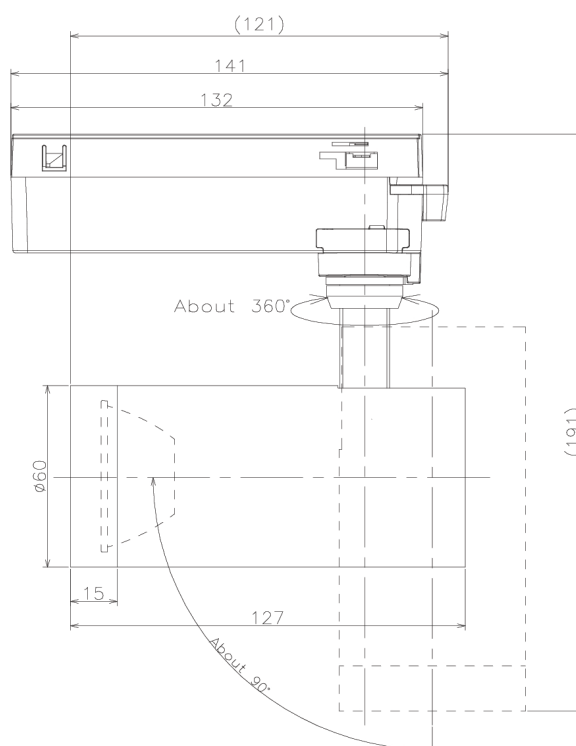

Item no. SD379-1525W9040-IK

Series Name: AMMA Lens type Cylinder Tracklight (In Track) (SD379-IK)

Installation	Track mount
Type	Lens type tracklight : In track type
Fixture wattage	14W
Beam angle	25deg
Color Temp.	4000K
CRI	Ra>90
Luminous	1620 lm
Body	Die-castaluminumalloy
Body finish	White
Trim finish	White
Reflector finish	N/A
IP Rate	IP20
Light source	COB module
Input Voltage	AC220~240V
Dimming Type	Non-Dimmable
Certificate	CE,CCC
Cut Hole	N/A