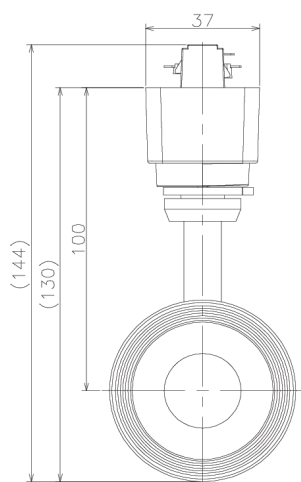

Item no. SD379-1525W9040-IK

Series Name: AMMA Lens type Cylinder Tracklight (In Track) (SD379-IK)

Installation	Track mount
Type	Lens type tracklight : In track type
Fixture wattage	14W
Beam angle	25deg
Color Temp.	4000K
CRI	Ra>90
Luminous	1620 lm
Body	Die-castaluminumalloy
Body finish	White
Trim finish	White
Reflector finish	N/A
IP Rate	IP20
Light source	COB module
Input Voltage	AC220~240V
Dimming Type	Non-Dimmable
Certificate	CE,CCC
Cut Hole	N/A