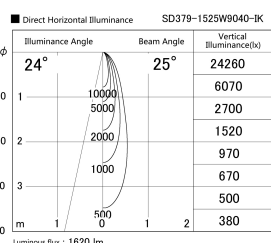

Item no. SD379-1525W9040-IK

Series Name: AMMA Lens type Cylinder Tracklight (In Track) (SD379-IK)

Installation	Track mount
Type	Lens type tracklight : In track type
Fixture wattage	14W
Beam angle	25deg
Color Temp.	4000K
CRI	Ra>90
Luminous	1620 lm
Body	Die-castaluminumalloy
Body finish	White
Trim finish	White
Reflector finish	N/A
IP Rate	IP20
Light source	COB module
Input Voltage	AC220~240V
Dimming Type	Non-Dimmable
Certificate	CE,CCC
Cut Hole	N/A