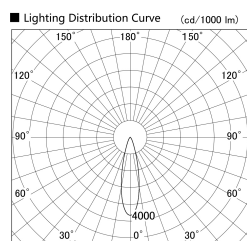

Item no. SD379-1525W9040-IK

Series Name: AMMA Lens type Cylinder Tracklight (In Track) (SD379-IK)

Installation	Track mount
Type	Lens type tracklight : In track type
Fixture wattage	14W
Beam angle	25deg
Color Temp.	4000K
CRI	Ra>90
Luminous	1620 lm
Body	Die-castaluminumalloy
Body finish	White
Trim finish	White
Reflector finish	N/A
IP Rate	IP20
Light source	COB module
Input Voltage	AC220~240V
Dimming Type	Non-Dimmable
Certificate	CE,CCC
Cut Hole	N/A