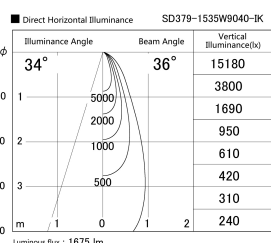

Item no. SD379-1535W9040-IK

Series Name: AMMA Lens type Cylinder Tracklight (In Track) (SD379-IK)

Installation	Track mount
Type	Lens type tracklight : In track type
Fixture wattage	14W
Beam angle	36deg
Color Temp.	4000K
CRI	Ra>90
Luminous	1675 lm
Body	Die-castaluminumalloy
Body finish	White
Trim finish	White
Reflector finish	N/A
IP Rate	IP20
Light source	COB module
Input Voltage	AC220~240V
Dimming Type	Non-Dimmable
Certificate	CE,CCC
Cut Hole	N/A