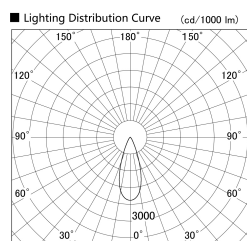

Item no. SD379-1535W9040-IK

Series Name: AMMA Lens type Cylinder Tracklight (In Track) (SD379-IK)

Installation	Track mount
Type	Lens type tracklight : In track type
Fixture wattage	14W
Beam angle	36deg
Color Temp.	4000K
CRI	Ra>90
Luminous	1675 lm
Body	Die-castaluminumalloy
Body finish	White
Trim finish	White
Reflector finish	N/A
IP Rate	IP20
Light source	COB module
Input Voltage	AC220~240V
Dimming Type	Non-Dimmable
Certificate	CE,CCC
Cut Hole	N/A