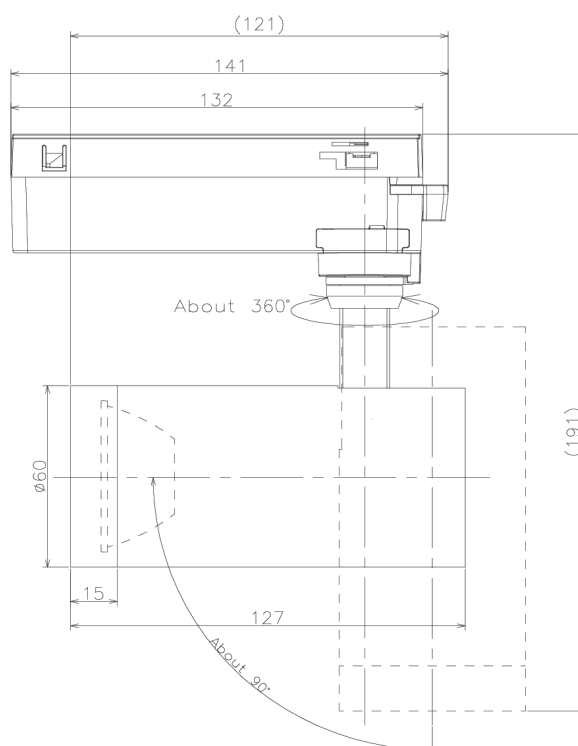

Item no. SD379-1535W9040-IK

Series Name: AMMA Lens type Cylinder Tracklight (In Track) (SD379-IK)

Installation	Track mount
Type	Lens type tracklight : In track type
Fixture wattage	14W
Beam angle	36deg
Color Temp.	4000K
CRI	Ra>90
Luminous	1675 lm
Body	Die-castaluminumalloy
Body finish	White
Trim finish	White
Reflector finish	N/A
IP Rate	IP20
Light source	COB module
Input Voltage	AC220~240V
Dimming Type	Non-Dimmable
Certificate	CE,CCC
Cut Hole	N/A