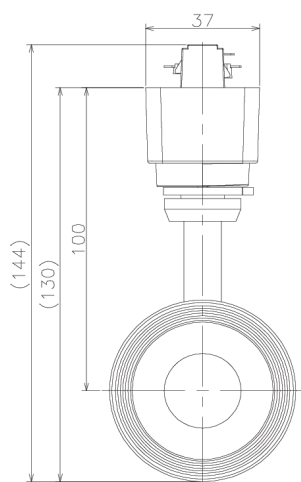

Item no. SD379-1535W9040-IK

Series Name: AMMA Lens type Cylinder Tracklight (In Track) (SD379-IK)

Installation	Track mount
Type	Lens type tracklight : In track type
Fixture wattage	14W
Beam angle	36deg
Color Temp.	4000K
CRI	Ra>90
Luminous	1675 lm
Body	Die-castaluminumalloy
Body finish	White
Trim finish	White
Reflector finish	N/A
IP Rate	IP20
Light source	COB module
Input Voltage	AC220~240V
Dimming Type	Non-Dimmable
Certificate	CE,CCC
Cut Hole	N/A