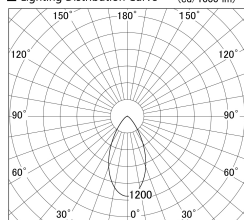

Item no. SD379-1550W9040-IK

Series Name: AMMA Lens type Cylinder Tracklight (In Track) (SD379-IK)

■ Lighting Distribution Curve (cd/1000 lm)

■ Direct Horizontal Illuminance SD379-1550W9040-IK

Installation	Track mount
Type	Lens type tracklight : In track type
Fixture wattage	14W
Beam angle	52deg
Color Temp.	4000K
CRI	Ra>90
Luminous	1533 lm
Body	Die-castaluminumalloy
Body finish	White
Trim finish	White
Reflector finish	N/A
IP Rate	IP20
Light source	COB module
Input Voltage	AC220~240V
Dimming Type	Non-Dimmable
Certificate	CE,CCC
Cut Hole	N/A