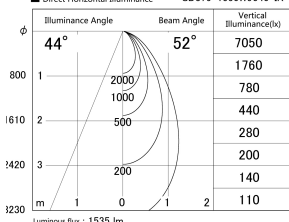

Item no. SD379-1550W9040-IK

Series Name: AMMA Lens type Cylinder Tracklight (In Track) (SD379-IK)

■ Lighting Distribution Curve (cd/1000 lm)

■ Direct Horizontal Illuminance SD379-1550W9040-IK

Installation	Track mount
Type	Lens type tracklight : In track type
Fixture wattage	14W
Beam angle	52deg
Color Temp.	4000K
CRI	Ra>90
Luminous	1533 lm
Body	Die-castaluminumalloy
Body finish	White
Trim finish	White
Reflector finish	N/A
IP Rate	IP20
Light source	COB module
Input Voltage	AC220~240V
Dimming Type	Non-Dimmable
Certificate	CE,CCC
Cut Hole	N/A