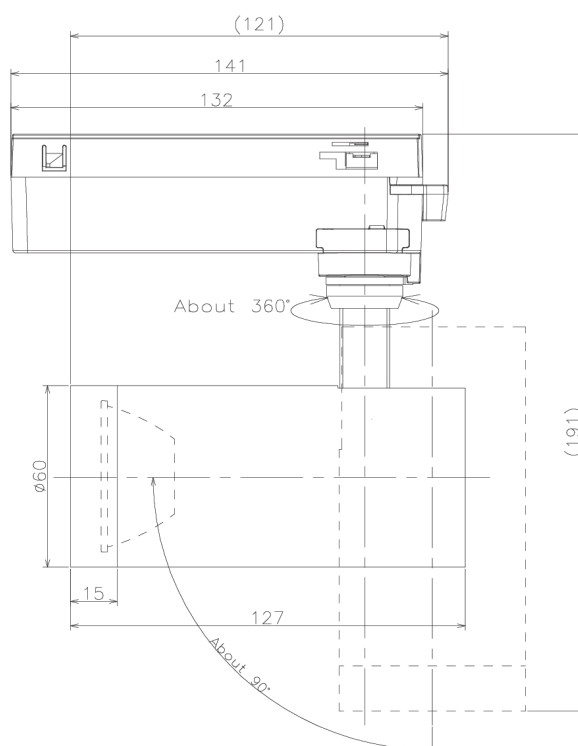

Item no. SD379-2020W9040-IK

Series Name: AMMA Lens type Cylinder Tracklight (In Track) (SD379-IK)

■ Lighting Distribution Curve (cd/1000 lm)

■ Direct Horizontal Illuminance SD379-2020W9040-IK

Installation	Track mount
Type	Lens type tracklight : In track type
Fixture wattage	21W
Beam angle	21deg
Color Temp.	4000K
CRI	Ra>90
Luminous	2402 lm
Body	Die-castaluminumalloy
Body finish	White
Trim finish	White
Reflector finish	N/A
IP Rate	IP20
Light source	COB module
Input Voltage	AC220~240V
Dimming Type	Non-Dimmable
Certificate	CE,CCC
Cut Hole	N/A