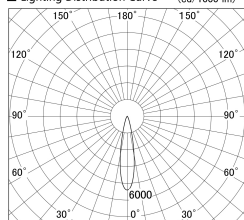

Item no. SD379-2020W9040-IK

Series Name: AMMA Lens type Cylinder Tracklight (In Track) (SD379-IK)

■ Lighting Distribution Curve (cd/1000 lm)

■ Direct Horizontal Illuminance SD379-2020W9040-IK

Installation	Track mount
Type	Lens type tracklight : In track type
Fixture wattage	21W
Beam angle	21deg
Color Temp.	4000K
CRI	Ra>90
Luminous	2402 lm
Body	Die-castaluminumalloy
Body finish	White
Trim finish	White
Reflector finish	N/A
IP Rate	IP20
Light source	COB module
Input Voltage	AC220~240V
Dimming Type	Non-Dimmable
Certificate	CE,CCC
Cut Hole	N/A