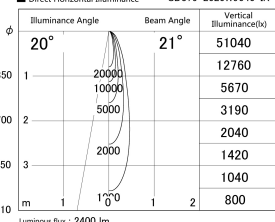

Item no. SD379-2020W9040-IK

Series Name: AMMA Lens type Cylinder Tracklight (In Track) (SD379-IK)

■ Lighting Distribution Curve (cd/1000 lm)

■ Direct Horizontal Illuminance SD379-2020W9040-IK

Installation	Track mount
Type	Lens type tracklight : In track type
Fixture wattage	21W
Beam angle	21deg
Color Temp.	4000K
CRI	Ra>90
Luminous	2402 lm
Body	Die-castaluminumalloy
Body finish	White
Trim finish	White
Reflector finish	N/A
IP Rate	IP20
Light source	COB module
Input Voltage	AC220~240V
Dimming Type	Non-Dimmable
Certificate	CE,CCC
Cut Hole	N/A