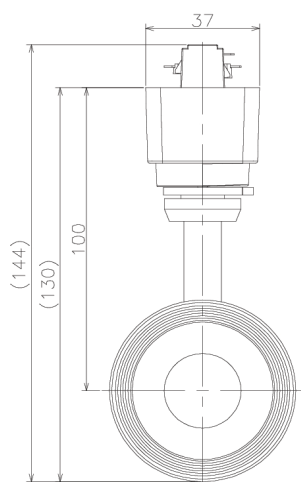

Item no. SD379-2020W9040-IK

Series Name: AMMA Lens type Cylinder Tracklight (In Track) (SD379-IK)

■ Lighting Distribution Curve (cd/1000 lm)

■ Direct Horizontal Illuminance SD379-2020W9040-IK

Installation	Track mount
Type	Lens type tracklight : In track type
Fixture wattage	21W
Beam angle	21deg
Color Temp.	4000K
CRI	Ra>90
Luminous	2402 lm
Body	Die-castaluminumalloy
Body finish	White
Trim finish	White
Reflector finish	N/A
IP Rate	IP20
Light source	COB module
Input Voltage	AC220~240V
Dimming Type	Non-Dimmable
Certificate	CE,CCC
Cut Hole	N/A