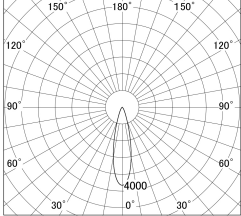

Item no. SD379-2025W9040-IK

Series Name: AMMA Lens type Cylinder Tracklight (In Track) (SD379-IK)

■ Lighting Distribution Curve (cd/1000 lm)

■ Direct Horizontal Illuminance SD379-2025W9040-IK

Installation	Track mount
Type	Lens type tracklight : In track type
Fixture wattage	21W
Beam angle	25deg
Color Temp.	4000K
CRI	Ra>90
Luminous	2261 lm
Body	Die-castaluminumalloy
Body finish	White
Trim finish	White
Reflector finish	N/A
IP Rate	IP20
Light source	COB module
Input Voltage	AC220~240V
Dimming Type	Non-Dimmable
Certificate	CE,CCC
Cut Hole	N/A