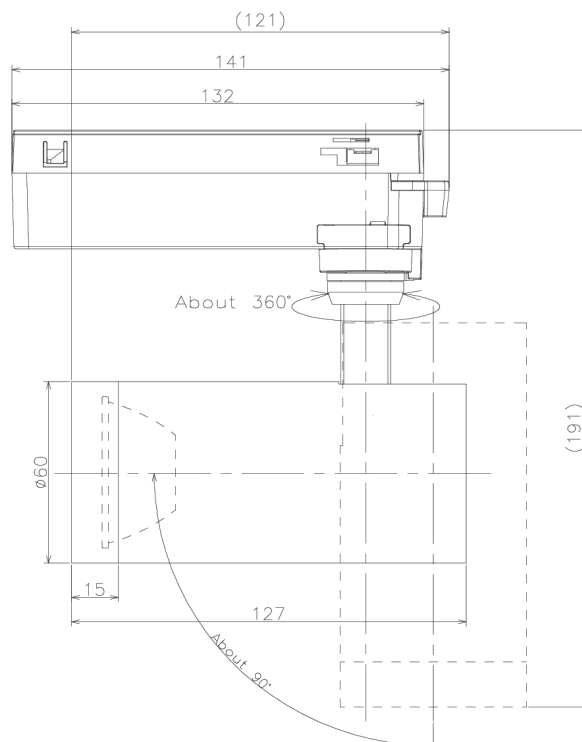

Item no. SD379-2025W9040-IK

Series Name: AMMA Lens type Cylinder Tracklight (In Track) (SD379-IK)

■ Lighting Distribution Curve (cd/1000 lm)

■ Direct Horizontal Illuminance SD379-2025W9040-IK

Installation	Track mount
Type	Lens type tracklight : In track type
Fixture wattage	21W
Beam angle	25deg
Color Temp.	4000K
CRI	Ra>90
Luminous	2261 lm
Body	Die-castaluminumalloy
Body finish	White
Trim finish	White
Reflector finish	N/A
IP Rate	IP20
Light source	COB module
Input Voltage	AC220~240V
Dimming Type	Non-Dimmable
Certificate	CE,CCC
Cut Hole	N/A