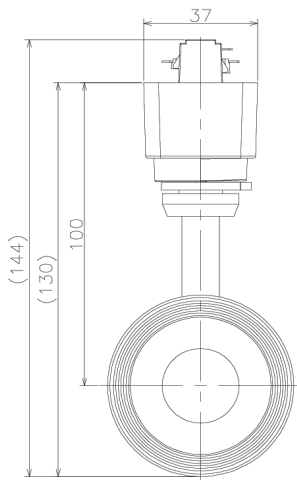

Item no. SD379-2025W9040-IK

Series Name: AMMA Lens type Cylinder Tracklight (In Track) (SD379-IK)

■ Lighting Distribution Curve (cd/1000 lm)

■ Direct Horizontal Illuminance SD379-2025W9040-IK

Installation	Track mount
Type	Lens type tracklight : In track type
Fixture wattage	21W
Beam angle	25deg
Color Temp.	4000K
CRI	Ra>90
Luminous	2261 lm
Body	Die-castaluminumalloy
Body finish	White
Trim finish	White
Reflector finish	N/A
IP Rate	IP20
Light source	COB module
Input Voltage	AC220~240V
Dimming Type	Non-Dimmable
Certificate	CE,CCC
Cut Hole	N/A