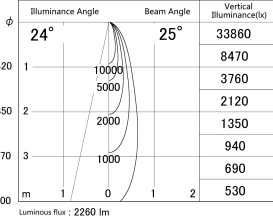

Item no. SD379-2025W9040-IK

Series Name: AMMA Lens type Cylinder Tracklight (In Track) (SD379-IK)

■ Lighting Distribution Curve (cd/1000 lm)

■ Direct Horizontal Illuminance SD379-2025W9040-IK

Installation	Track mount
Type	Lens type tracklight : In track type
Fixture wattage	21W
Beam angle	25deg
Color Temp.	4000K
CRI	Ra>90
Luminous	2261 lm
Body	Die-castaluminumalloy
Body finish	White
Trim finish	White
Reflector finish	N/A
IP Rate	IP20
Light source	COB module
Input Voltage	AC220~240V
Dimming Type	Non-Dimmable
Certificate	CE,CCC
Cut Hole	N/A