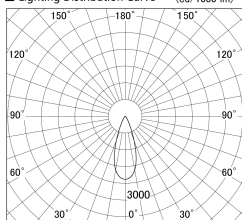

Item no. SD379-2035W9040-IK

Series Name: AMMA Lens type Cylinder Tracklight (In Track) (SD379-IK)

■ Lighting Distribution Curve (cd/1000 lm)

■ Direct Horizontal Illuminance SD379-2035W9040-IK

Installation	Track mount
Type	Lens type tracklight : In track type
Fixture wattage	21W
Beam angle	36deg
Color Temp.	4000K
CRI	Ra>90
Luminous	2337 lm
Body	Die-castaluminumalloy
Body finish	White
Trim finish	White
Reflector finish	N/A
IP Rate	IP20
Light source	COB module
Input Voltage	AC220~240V
Dimming Type	Non-Dimmable
Certificate	CE,CCC
Cut Hole	N/A