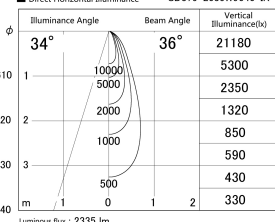

Item no. SD379-2035W9040-IK

Series Name: AMMA Lens type Cylinder Tracklight (In Track) (SD379-IK)

■ Lighting Distribution Curve (cd/1000 lm)

■ Direct Horizontal Illuminance SD379-2035W9040-IK

Installation	Track mount
Type	Lens type tracklight : In track type
Fixture wattage	21W
Beam angle	36deg
Color Temp.	4000K
CRI	Ra>90
Luminous	2337 lm
Body	Die-castaluminumalloy
Body finish	White
Trim finish	White
Reflector finish	N/A
IP Rate	IP20
Light source	COB module
Input Voltage	AC220~240V
Dimming Type	Non-Dimmable
Certificate	CE,CCC
Cut Hole	N/A