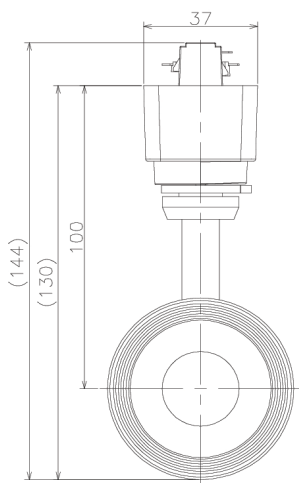

Item no. SD379-2050W9040-IK

Series Name: AMMA Lens type Cylinder Tracklight (In Track) (SD379-IK)

Installation	Track mount
Type	Lens type tracklight : In track type
Fixture wattage	21W
Beam angle	52deg
Color Temp.	4000K
CRI	Ra>90
Luminous	2140 lm
Body	Die-castaluminumalloy
Body finish	White
Trim finish	White
Reflector finish	N/A
IP Rate	IP20
Light source	COB module
Input Voltage	AC220~240V
Dimming Type	Non-Dimmable
Certificate	CE,CCC
Cut Hole	N/A