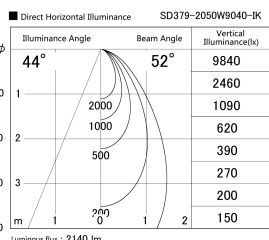

Item no. SD379-2050W9040-IK

Series Name: AMMA Lens type Cylinder Tracklight (In Track) (SD379-IK)

Installation	Track mount
Type	Lens type tracklight : In track type
Fixture wattage	21W
Beam angle	52deg
Color Temp.	4000K
CRI	Ra>90
Luminous	2140 lm
Body	Die-castaluminumalloy
Body finish	White
Trim finish	White
Reflector finish	N/A
IP Rate	IP20
Light source	COB module
Input Voltage	AC220~240V
Dimming Type	Non-Dimmable
Certificate	CE,CCC
Cut Hole	N/A