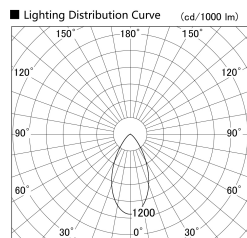

Item no. SD379-2050W9040-IK

Series Name: AMMA Lens type Cylinder Tracklight (In Track) (SD379-IK)

Installation	Track mount
Type	Lens type tracklight : In track type
Fixture wattage	21W
Beam angle	52deg
Color Temp.	4000K
CRI	Ra>90
Luminous	2140 lm
Body	Die-castaluminumalloy
Body finish	White
Trim finish	White
Reflector finish	N/A
IP Rate	IP20
Light source	COB module
Input Voltage	AC220~240V
Dimming Type	Non-Dimmable
Certificate	CE,CCC
Cut Hole	N/A