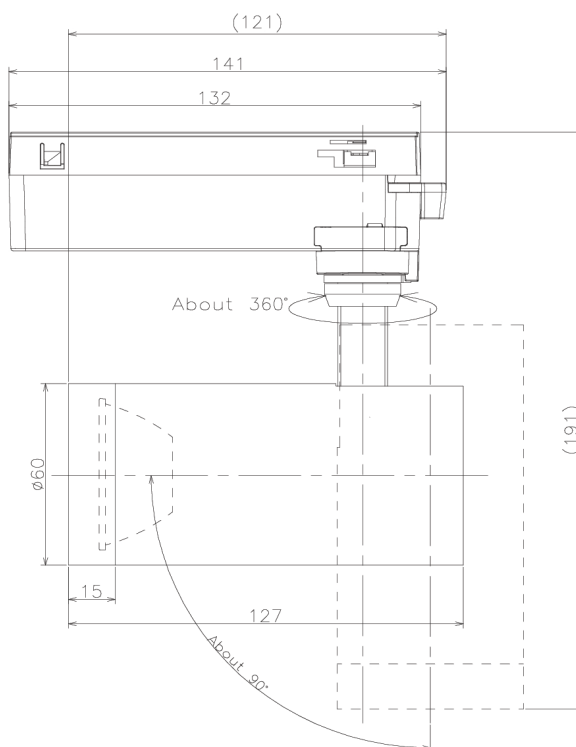

Item no. SD379-2050W9040-IK

Series Name: AMMA Lens type Cylinder Tracklight (In Track) (SD379-IK)

Installation	Track mount
Type	Lens type tracklight : In track type
Fixture wattage	21W
Beam angle	52deg
Color Temp.	4000K
CRI	Ra>90
Luminous	2140 lm
Body	Die-castaluminumalloy
Body finish	White
Trim finish	White
Reflector finish	N/A
IP Rate	IP20
Light source	COB module
Input Voltage	AC220~240V
Dimming Type	Non-Dimmable
Certificate	CE,CCC
Cut Hole	N/A