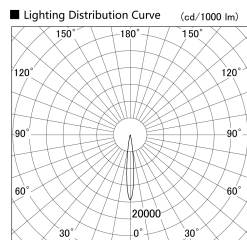

Item no. SD379-1610W9040-IK

Series Name: AMMA Lens type Cylinder Tracklight (In Track) (SD379-IK)

Installation	Track mount
Type	Lens type tracklight : In track type
Fixture wattage	14W
Beam angle	12deg
Color Temp.	4000K
CRI	Ra>90
Luminous	1310 lm
Body	Die-castaluminumalloy
Body finish	White
Trim finish	White
Reflector finish	N/A
IP Rate	IP20
Light source	COB module
Input Voltage	AC220~240V
Dimming Type	Non-Dimmable
Certificate	CE,CCC
Cut Hole	N/A