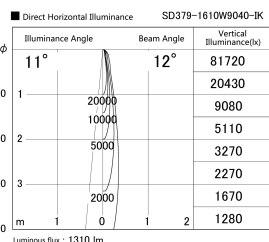

Item no. SD379-1610W9040-IK

Series Name: AMMA Lens type Cylinder Tracklight (In Track) (SD379-IK)

Installation	Track mount
Type	Lens type tracklight : In track type
Fixture wattage	14W
Beam angle	12deg
Color Temp.	4000K
CRI	Ra>90
Luminous	1310 lm
Body	Die-castaluminumalloy
Body finish	White
Trim finish	White
Reflector finish	N/A
IP Rate	IP20
Light source	COB module
Input Voltage	AC220~240V
Dimming Type	Non-Dimmable
Certificate	CE,CCC
Cut Hole	N/A