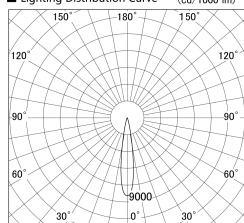

Item no. SD379-1615W9040-IK

Series Name: AMMA Lens type Cylinder Tracklight (In Track) (SD379-IK)

■ Lighting Distribution Curve (cd/1000 lm)

■ Direct Horizontal Illuminance SD379-1615W9040-IK

Installation	Track mount
Type	Lens type tracklight : In track type
Fixture wattage	14W
Beam angle	17deg
Color Temp.	4000K
CRI	Ra>90
Luminous	1697 lm
Body	Die-castaluminumalloy
Body finish	White
Trim finish	White
Reflector finish	N/A
IP Rate	IP20
Light source	COB module
Input Voltage	AC220~240V
Dimming Type	Non-Dimmable
Certificate	CE,CCC
Cut Hole	N/A