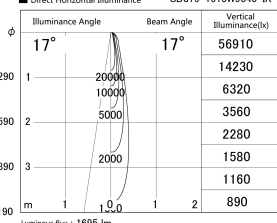

Item no. SD379-1615W9040-IK

Series Name: AMMA Lens type Cylinder Tracklight (In Track) (SD379-IK)

■ Lighting Distribution Curve (cd/1000 lm)

■ Direct Horizontal Illuminance SD379-1615W9040-IK

Installation	Track mount
Type	Lens type tracklight : In track type
Fixture wattage	14W
Beam angle	17deg
Color Temp.	4000K
CRI	Ra>90
Luminous	1697 lm
Body	Die-castaluminumalloy
Body finish	White
Trim finish	White
Reflector finish	N/A
IP Rate	IP20
Light source	COB module
Input Voltage	AC220~240V
Dimming Type	Non-Dimmable
Certificate	CE,CCC
Cut Hole	N/A