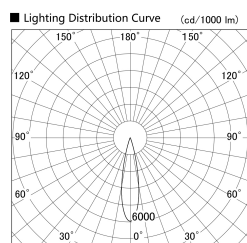

Item no. SD379-1625W9040-IK

Series Name: AMMA Lens type Cylinder Tracklight (In Track) (SD379-IK)

Installation	Track mount
Type	Lens type tracklight : In track type
Fixture wattage	14W
Beam angle	22deg
Color Temp.	4000K
CRI	Ra>90
Luminous	1762 lm
Body	Die-castaluminumalloy
Body finish	White
Trim finish	White
Reflector finish	N/A
IP Rate	IP20
Light source	COB module
Input Voltage	AC220~240V
Dimming Type	Non-Dimmable
Certificate	CE,CCC
Cut Hole	N/A