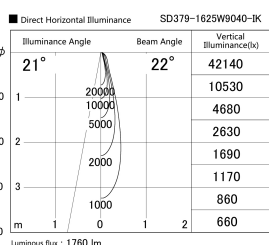

Item no. SD379-1625W9040-IK

Series Name: AMMA Lens type Cylinder Tracklight (In Track) (SD379-IK)

Installation	Track mount
Type	Lens type tracklight : In track type
Fixture wattage	14W
Beam angle	22deg
Color Temp.	4000K
CRI	Ra>90
Luminous	1762 lm
Body	Die-castaluminumalloy
Body finish	White
Trim finish	White
Reflector finish	N/A
IP Rate	IP20
Light source	COB module
Input Voltage	AC220~240V
Dimming Type	Non-Dimmable
Certificate	CE,CCC
Cut Hole	N/A