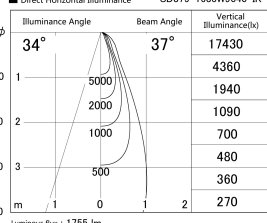

Item no. SD379-1635W9040-IK

Series Name: AMMA Lens type Cylinder Tracklight (In Track) (SD379-IK)

■ Lighting Distribution Curve (cd/1000 lm)

Installation	Track mount
Type	Lens type tracklight : In track type
Fixture wattage	14W
Beam angle	37deg
Color Temp.	4000K
CRI	Ra>90
Luminous	1753 lm
Body	Die-castaluminumalloy
Body finish	White
Trim finish	White
Reflector finish	N/A
IP Rate	IP20
Light source	COB module
Input Voltage	AC220~240V
Dimming Type	Non-Dimmable
Certificate	CE,CCC
Cut Hole	N/A