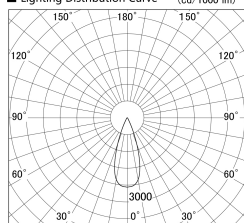

■ Lighting Distribution Curve (cd/1000 lm)