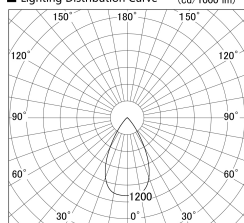

■ Lighting Distribution Curve (cd/1000 lm)