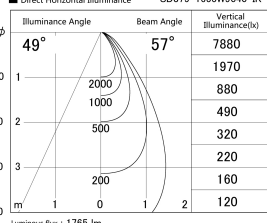

Item no. SD379-1655W9040-IK

Series Name: AMMA Lens type Cylinder Tracklight (In Track) (SD379-IK)

■ Lighting Distribution Curve (cd/1000 lm)

Installation	Track mount
Type	Lens type tracklight : In track type
Fixture wattage	14W
Beam angle	57deg
Color Temp.	4000K
CRI	Ra>90
Luminous	1765 lm
Body	Die-castaluminumalloy
Body finish	White
Trim finish	White
Reflector finish	N/A
IP Rate	IP20
Light source	COB module
Input Voltage	AC220~240V
Dimming Type	Non-Dimmable
Certificate	CE,CCC
Cut Hole	N/A