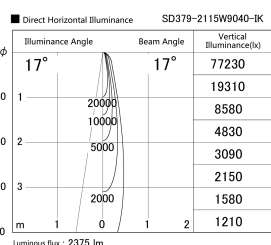

Item no. SD379-2115W9040-IK

Series Name: AMMA Lens type Cylinder Tracklight (In Track) (SD379-IK)

| | |
|------------------|--------------------------------------|
| Installation | Track mount |
| Type | Lens type tracklight : In track type |
| Fixture wattage | 21W |
| Beam angle | 17deg |
| Color Temp. | 4000K |
| CRI | Ra>90 |
| Luminous | 2373 lm |
| Body | Die-castaluminumalloy |
| Body finish | White |
| Trim finish | White |
| Reflector finish | N/A |
| IP Rate | IP20 |
| Light source | COB module |
| Input Voltage | AC220~240V |
| Dimming Type | Non-Dimmable |
| Certificate | CE,CCC |
| Cut Hole | N/A |