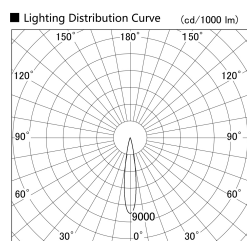

Item no. SD379-2115W9040-IK

Series Name: AMMA Lens type Cylinder Tracklight (In Track) (SD379-IK)

| | |
|------------------|--------------------------------------|
| Installation | Track mount |
| Type | Lens type tracklight : In track type |
| Fixture wattage | 21W |
| Beam angle | 17deg |
| Color Temp. | 4000K |
| CRI | Ra>90 |
| Luminous | 2373 lm |
| Body | Die-castaluminumalloy |
| Body finish | White |
| Trim finish | White |
| Reflector finish | N/A |
| IP Rate | IP20 |
| Light source | COB module |
| Input Voltage | AC220~240V |
| Dimming Type | Non-Dimmable |
| Certificate | CE,CCC |
| Cut Hole | N/A |