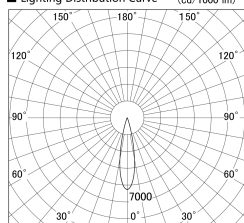

■ Lighting Distribution Curve (cd/1000 lm)