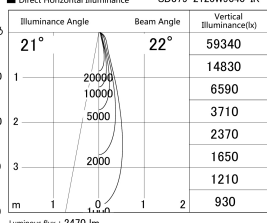

Item no. SD379-2125W9040-IK

Series Name: AMMA Lens type Cylinder Tracklight (In Track) (SD379-IK)

■ Lighting Distribution Curve (cd/1000 lm)

Installation	Track mount
Type	Lens type tracklight : In track type
Fixture wattage	21W
Beam angle	22deg
Color Temp.	4000K
CRI	Ra>90
Luminous	2470 lm
Body	Die-castaluminumalloy
Body finish	White
Trim finish	White
Reflector finish	N/A
IP Rate	IP20
Light source	COB module
Input Voltage	AC220~240V
Dimming Type	Non-Dimmable
Certificate	CE,CCC
Cut Hole	N/A