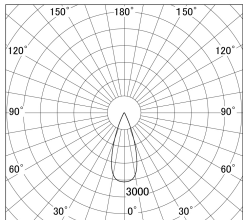

■ Lighting Distribution Curve (cd/1000 lm)