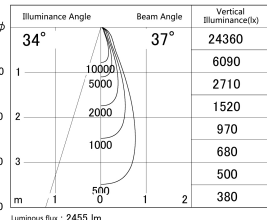

Item no. SD379-2135W9040-IK

Series Name: AMMA Lens type Cylinder Tracklight (In Track) (SD379-IK)

■ Lighting Distribution Curve (cd/1000 lm)

Installation	Track mount
Type	Lens type tracklight : In track type
Fixture wattage	21W
Beam angle	37deg
Color Temp.	4000K
CRI	Ra>90
Luminous	2457 lm
Body	Die-castaluminumalloy
Body finish	White
Trim finish	White
Reflector finish	N/A
IP Rate	IP20
Light source	COB module
Input Voltage	AC220~240V
Dimming Type	Non-Dimmable
Certificate	CE,CCC
Cut Hole	N/A