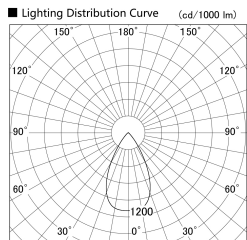

Item no. SD379-2155W9040-IK

Series Name: AMMA Lens type Cylinder Tracklight (In Track) (SD379-IK)

Installation	Track mount
Type	Lens type tracklight : In track type
Fixture wattage	21W
Beam angle	57deg
Color Temp.	4000K
CRI	Ra>90
Luminous	2467 lm
Body	Die-castaluminumalloy
Body finish	White
Trim finish	White
Reflector finish	N/A
IP Rate	IP20
Light source	COB module
Input Voltage	AC220~240V
Dimming Type	Non-Dimmable
Certificate	CE,CCC
Cut Hole	N/A