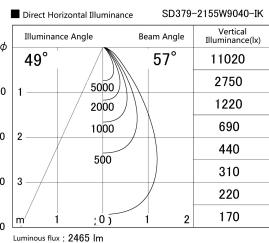

Item no. SD379-2155W9040-IK

Series Name: AMMA Lens type Cylinder Tracklight (In Track) (SD379-IK)

Installation	Track mount
Type	Lens type tracklight : In track type
Fixture wattage	21W
Beam angle	57deg
Color Temp.	4000K
CRI	Ra>90
Luminous	2467 lm
Body	Die-castaluminumalloy
Body finish	White
Trim finish	White
Reflector finish	N/A
IP Rate	IP20
Light source	COB module
Input Voltage	AC220~240V
Dimming Type	Non-Dimmable
Certificate	CE,CCC
Cut Hole	N/A