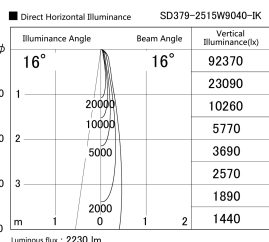

Item no. SD379-2515W9040-IK

Series Name: AMMA Lens type Cylinder Tracklight (In Track) (SD379-IK)

Installation	Track mount
Type	Lens type tracklight : In track type
Fixture wattage	24W
Beam angle	16deg
Color Temp.	4000K
CRI	Ra>90
Luminous	2229 lm
Body	Die-castaluminumalloy
Body finish	White
Trim finish	White
Reflector finish	N/A
IP Rate	IP20
Light source	COB module
Input Voltage	AC220~240V
Dimming Type	Non-Dimmable
Certificate	CE,CCC
Cut Hole	N/A