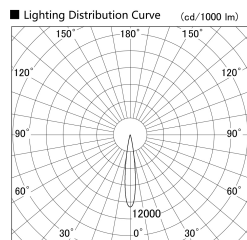

Item no. SD379-2515W9040-IK

Series Name: AMMA Lens type Cylinder Tracklight (In Track) (SD379-IK)

Installation	Track mount
Type	Lens type tracklight : In track type
Fixture wattage	24W
Beam angle	16deg
Color Temp.	4000K
CRI	Ra>90
Luminous	2229 lm
Body	Die-castaluminumalloy
Body finish	White
Trim finish	White
Reflector finish	N/A
IP Rate	IP20
Light source	COB module
Input Voltage	AC220~240V
Dimming Type	Non-Dimmable
Certificate	CE,CCC
Cut Hole	N/A