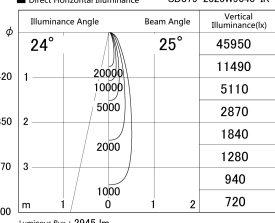

Item no. SD379-2525W9040-IK

Series Name: AMMA Lens type Cylinder Tracklight (In Track) (SD379-IK)

■ Lighting Distribution Curve (cd/1000 lm)

Installation	Track mount
Type	Lens type tracklight : In track type
Fixture wattage	24W
Beam angle	25deg
Color Temp.	4000K
CRI	Ra>90
Luminous	2943 lm
Body	Die-castaluminumalloy
Body finish	White
Trim finish	White
Reflector finish	N/A
IP Rate	IP20
Light source	COB module
Input Voltage	AC220~240V
Dimming Type	Non-Dimmable
Certificate	CE,CCC
Cut Hole	N/A