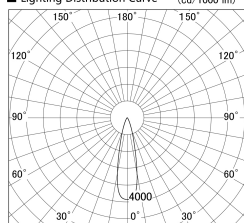

■ Lighting Distribution Curve (cd/1000 lm)