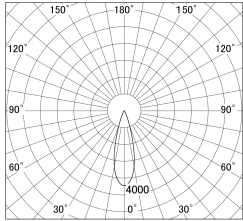

Lighting Distribution Curve (cd/1000 lm)