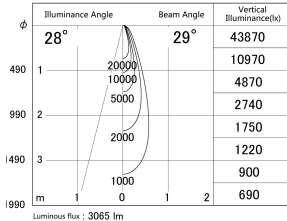

Item no. SD379-2530W9040-IK

Series Name: AMMA Lens type Cylinder Tracklight (In Track) (SD379-IK)

Lighting Distribution Curve (cd/1000 lm)

Installation	Track mount
Type	Lens type tracklight : In track type
Fixture wattage	24W
Beam angle	29deg
Color Temp.	4000K
CRI	Ra>90
Luminous	3064 lm
Body	Die-castaluminumalloy
Body finish	White
Trim finish	White
Reflector finish	N/A
IP Rate	IP20
Light source	COB module
Input Voltage	AC220~240V
Dimming Type	Non-Dimmable
Certificate	CE,CCC
Cut Hole	N/A