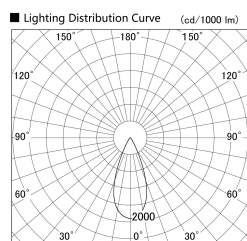

Item no. SD379-2540W9040-IK

Series Name: AMMA Lens type Cylinder Tracklight (In Track) (SD379-IK)

Installation	Track mount
Type	Lens type tracklight : In track type
Fixture wattage	24W
Beam angle	42deg
Color Temp.	4000K
CRI	Ra>90
Luminous	3082 lm
Body	Die-castaluminumalloy
Body finish	White
Trim finish	White
Reflector finish	N/A
IP Rate	IP20
Light source	COB module
Input Voltage	AC220~240V
Dimming Type	Non-Dimmable
Certificate	CE,CCC
Cut Hole	N/A