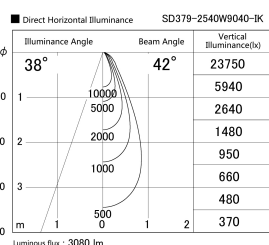

Item no. SD379-2540W9040-IK

Series Name: AMMA Lens type Cylinder Tracklight (In Track) (SD379-IK)

Installation	Track mount
Type	Lens type tracklight : In track type
Fixture wattage	24W
Beam angle	42deg
Color Temp.	4000K
CRI	Ra>90
Luminous	3082 lm
Body	Die-castaluminumalloy
Body finish	White
Trim finish	White
Reflector finish	N/A
IP Rate	IP20
Light source	COB module
Input Voltage	AC220~240V
Dimming Type	Non-Dimmable
Certificate	CE,CCC
Cut Hole	N/A