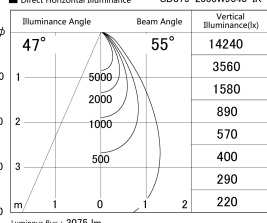

Item no. SD379-2555W9040-IK

Series Name: AMMA Lens type Cylinder Tracklight (In Track) (SD379-IK)

■ Lighting Distribution Curve (cd/1000 lm)

■ Direct Horizontal Illuminance SD379-2555W9040-IK

Installation	Track mount
Type	Lens type tracklight : In track type
Fixture wattage	24W
Beam angle	55deg
Color Temp.	4000K
CRI	Ra>90
Luminous	3073 lm
Body	Die-castaluminumalloy
Body finish	White
Trim finish	White
Reflector finish	N/A
IP Rate	IP20
Light source	COB module
Input Voltage	AC220~240V
Dimming Type	Non-Dimmable
Certificate	CE,CCC
Cut Hole	N/A