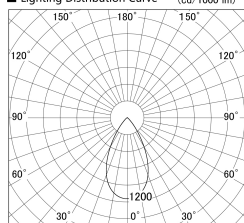

Item no. SD379-2555W9040-IK

Series Name: AMMA Lens type Cylinder Tracklight (In Track) (SD379-IK)

■ Lighting Distribution Curve (cd/1000 lm)

■ Direct Horizontal Illuminance SD379-2555W9040-IK

Installation	Track mount
Type	Lens type tracklight : In track type
Fixture wattage	24W
Beam angle	55deg
Color Temp.	4000K
CRI	Ra>90
Luminous	3073 lm
Body	Die-castaluminumalloy
Body finish	White
Trim finish	White
Reflector finish	N/A
IP Rate	IP20
Light source	COB module
Input Voltage	AC220~240V
Dimming Type	Non-Dimmable
Certificate	CE,CCC
Cut Hole	N/A