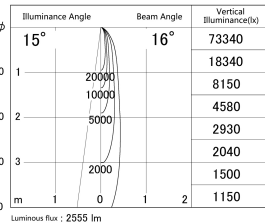

Item no. SD379-3015W9040-IK

Series Name: AMMA Lens type Cylinder Tracklight (In Track) (SD379-IK)

■ Lighting Distribution Curve (cd/1000 lm)

Installation	Track mount
Type	Lens type tracklight : In track type
Fixture wattage	28W
Beam angle	16deg
Color Temp.	4000K
CRI	Ra>90
Luminous	2554 lm
Body	Die-castaluminumalloy
Body finish	White
Trim finish	White
Reflector finish	N/A
IP Rate	IP20
Light source	COB module
Input Voltage	AC220~240V
Dimming Type	Non-Dimmable
Certificate	CE,CCC
Cut Hole	N/A