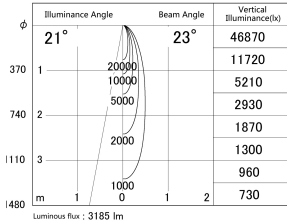

Item no. SD379-3025W9040-IK

Series Name: AMMA Lens type Cylinder Tracklight (In Track) (SD379-IK)

■ Lighting Distribution Curve (cd/1000 lm)

Installation	Track mount
Type	Lens type tracklight : In track type
Fixture wattage	28W
Beam angle	23deg
Color Temp.	4000K
CRI	Ra>90
Luminous	3184 lm
Body	Die-castaluminumalloy
Body finish	White
Trim finish	White
Reflector finish	N/A
IP Rate	IP20
Light source	COB module
Input Voltage	AC220~240V
Dimming Type	Non-Dimmable
Certificate	CE,CCC
Cut Hole	N/A