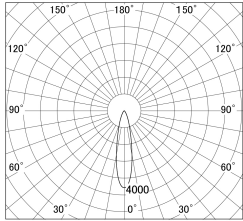

■ Lighting Distribution Curve (cd/1000 lm)