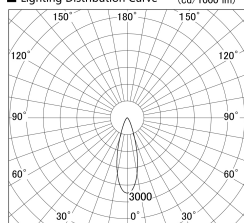

Item no. SD379-3030W9040-IK

Series Name: AMMA Lens type Cylinder Tracklight (In Track) (SD379-IK)

■ Lighting Distribution Curve (cd/1000 lm)

■ Direct Horizontal Illuminance SD379-3030W9040-IK

Installation	Track mount
Type	Lens type tracklight : In track type
Fixture wattage	28W
Beam angle	30deg
Color Temp.	4000K
CRI	Ra>90
Luminous	3277 lm
Body	Die-castaluminumalloy
Body finish	White
Trim finish	White
Reflector finish	N/A
IP Rate	IP20
Light source	COB module
Input Voltage	AC220~240V
Dimming Type	Non-Dimmable
Certificate	CE,CCC
Cut Hole	N/A