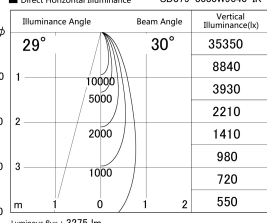

Item no. SD379-3030W9040-IK

Series Name: AMMA Lens type Cylinder Tracklight (In Track) (SD379-IK)

■ Lighting Distribution Curve (cd/1000 lm)

■ Direct Horizontal Illuminance SD379-3030W9040-IK

Installation	Track mount
Type	Lens type tracklight : In track type
Fixture wattage	28W
Beam angle	30deg
Color Temp.	4000K
CRI	Ra>90
Luminous	3277 lm
Body	Die-castaluminumalloy
Body finish	White
Trim finish	White
Reflector finish	N/A
IP Rate	IP20
Light source	COB module
Input Voltage	AC220~240V
Dimming Type	Non-Dimmable
Certificate	CE,CCC
Cut Hole	N/A