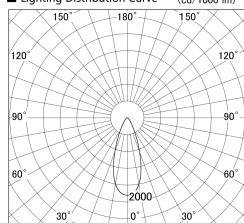

■ Lighting Distribution Curve (cd/1000 lm)