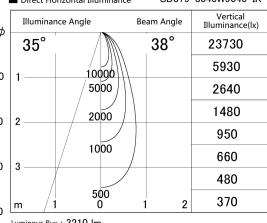

Item no. SD379-3040W9040-IK

Series Name: AMMA Lens type Cylinder Tracklight (In Track) (SD379-IK)

■ Lighting Distribution Curve (cd/1000 lm)

Installation	Track mount
Type	Lens type tracklight : In track type
Fixture wattage	28W
Beam angle	38deg
Color Temp.	4000K
CRI	Ra>90
Luminous	3208 lm
Body	Die-castaluminumalloy
Body finish	White
Trim finish	White
Reflector finish	N/A
IP Rate	IP20
Light source	COB module
Input Voltage	AC220~240V
Dimming Type	Non-Dimmable
Certificate	CE,CCC
Cut Hole	N/A