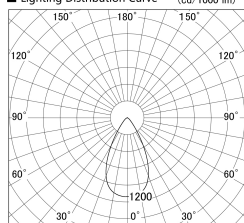

■ Lighting Distribution Curve (cd/1000 lm)