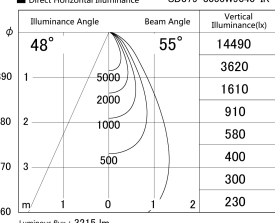

Item no. SD379-3055W9040-IK

Series Name: AMMA Lens type Cylinder Tracklight (In Track) (SD379-IK)

■ Lighting Distribution Curve (cd/1000 lm)

Installation	Track mount
Type	Lens type tracklight : In track type
Fixture wattage	28W
Beam angle	55deg
Color Temp.	4000K
CRI	Ra>90
Luminous	3213 lm
Body	Die-castaluminumalloy
Body finish	White
Trim finish	White
Reflector finish	N/A
IP Rate	IP20
Light source	COB module
Input Voltage	AC220~240V
Dimming Type	Non-Dimmable
Certificate	CE,CCC
Cut Hole	N/A