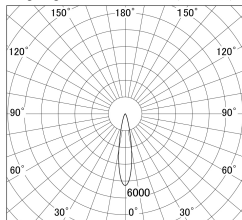

■ Lighting Distribution Curve (cd/1000 lm)

Installation	Track mount
Type	Lens type tracklight : In track type
Fixture wattage	10.5W
Beam angle	20deg
Color Temp.	2700K
CRI	Ra>90
Luminous	841 lm
Body	Die-castaluminumalloy
Body finish	Black
Trim finish	Black
Reflector finish	N/A
IP Rate	IP20
Light source	COB module
Input Voltage	AC220~240V
Dimming Type	Non-Dimmable
Certificate	CE,CCC
Cut Hole	N/A