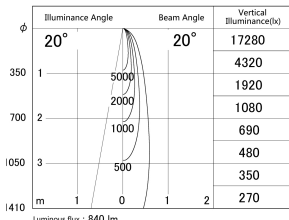

Installation	Track mount
Type	Lens type tracklight : In track type
Fixture wattage	10.5W
Beam angle	20deg
Color Temp.	2700K
CRI	Ra>90
Luminous	841 lm
Body	Die-castaluminumalloy
Body finish	Black
Trim finish	Black
Reflector finish	N/A
IP Rate	IP20
Light source	COB module
Input Voltage	AC220~240V
Dimming Type	Non-Dimmable
Certificate	CE,CCC
Cut Hole	N/A