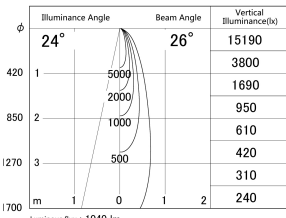

Installation	Track mount
Type	Lens type tracklight : In track type
Fixture wattage	10.5W
Beam angle	26deg
Color Temp.	2700K
CRI	Ra>90
Luminous	1038 lm
Body	Die-castaluminumalloy
Body finish	Black
Trim finish	Black
Reflector finish	N/A
IP Rate	IP20
Light source	COB module
Input Voltage	AC220~240V
Dimming Type	Non-Dimmable
Certificate	CE,CCC
Cut Hole	N/A