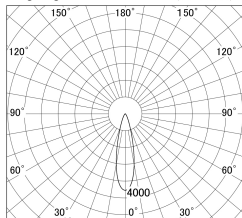

■ Lighting Distribution Curve (cd/1000 lm)

Installation	Track mount
Type	Lens type tracklight : In track type
Fixture wattage	10.5W
Beam angle	26deg
Color Temp.	2700K
CRI	Ra>90
Luminous	1038 lm
Body	Die-castaluminumalloy
Body finish	Black
Trim finish	Black
Reflector finish	N/A
IP Rate	IP20
Light source	COB module
Input Voltage	AC220~240V
Dimming Type	Non-Dimmable
Certificate	CE,CCC
Cut Hole	N/A