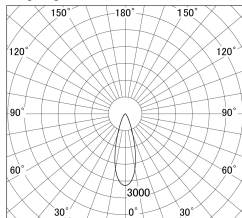

■ Lighting Distribution Curve (cd/1000 lm)

Installation	Track mount
Type	Lens type tracklight : In track type
Fixture wattage	10.5W
Beam angle	31deg
Color Temp.	2700K
CRI	Ra>90
Luminous	982 lm
Body	Die-castaluminumalloy
Body finish	Black
Trim finish	Black
Reflector finish	N/A
IP Rate	IP20
Light source	COB module
Input Voltage	AC220~240V
Dimming Type	Non-Dimmable
Certificate	CE,CCC
Cut Hole	N/A