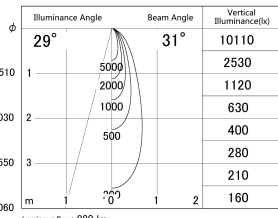

Installation	Track mount
Type	Lens type tracklight : In track type
Fixture wattage	10.5W
Beam angle	31deg
Color Temp.	2700K
CRI	Ra>90
Luminous	982 lm
Body	Die-castaluminumalloy
Body finish	Black
Trim finish	Black
Reflector finish	N/A
IP Rate	IP20
Light source	COB module
Input Voltage	AC220~240V
Dimming Type	Non-Dimmable
Certificate	CE,CCC
Cut Hole	N/A