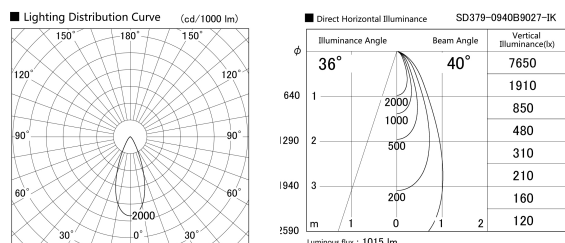

Item no. SD379-0940B9027-IK

Series Name: AMMA Lens type Cylinder Tracklight (In Track) (SD379-IK)

Installation	Track mount
Type	Lens type tracklight : In track type
Fixture wattage	10.5W
Beam angle	40deg
Color Temp.	2700K
CRI	Ra>90
Luminous	1013 lm
Body	Die-castaluminumalloy
Body finish	Black
Trim finish	Black
Reflector finish	N/A
IP Rate	IP20
Light source	COB module
Input Voltage	AC220~240V
Dimming Type	Non-Dimmable
Certificate	CE,CCC
Cut Hole	N/A