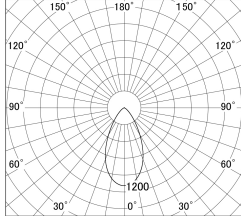

■ Lighting Distribution Curve (cd/1000 lm)