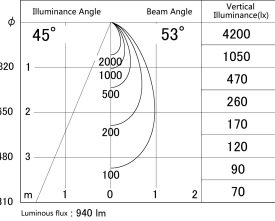

Item no. SD379-0955B9027-IK

Series Name: AMMA Lens type Cylinder Tracklight (In Track) (SD379-IK)

■ Lighting Distribution Curve (cd/1000 lm)

Installation	Track mount
Type	Lens type tracklight : In track type
Fixture wattage	10.5W
Beam angle	53deg
Color Temp.	2700K
CRI	Ra>90
Luminous	939 lm
Body	Die-castaluminumalloy
Body finish	Black
Trim finish	Black
Reflector finish	N/A
IP Rate	IP20
Light source	COB module
Input Voltage	AC220~240V
Dimming Type	Non-Dimmable
Certificate	CE,CCC
Cut Hole	N/A