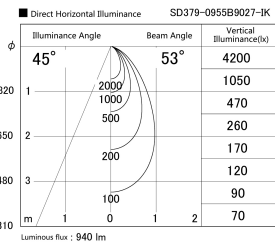

Item no. SD379-0955B9027-IK

Series Name: AMMA Lens type Cylinder Tracklight (In Track) (SD379-IK)

Installation	Track mount
Type	Lens type tracklight : In track type
Fixture wattage	10.5W
Beam angle	53deg
Color Temp.	2700K
CRI	Ra>90
Luminous	939 lm
Body	Die-castaluminumalloy
Body finish	Black
Trim finish	Black
Reflector finish	N/A
IP Rate	IP20
Light source	COB module
Input Voltage	AC220~240V
Dimming Type	Non-Dimmable
Certificate	CE,CCC
Cut Hole	N/A