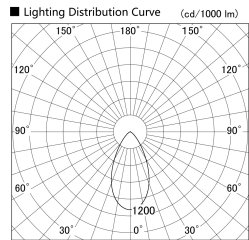

Item no. SD379-0955B9027-IK

Series Name: AMMA Lens type Cylinder Tracklight (In Track) (SD379-IK)

Installation	Track mount
Type	Lens type tracklight : In track type
Fixture wattage	10.5W
Beam angle	53deg
Color Temp.	2700K
CRI	Ra>90
Luminous	939 lm
Body	Die-castaluminumalloy
Body finish	Black
Trim finish	Black
Reflector finish	N/A
IP Rate	IP20
Light source	COB module
Input Voltage	AC220~240V
Dimming Type	Non-Dimmable
Certificate	CE,CCC
Cut Hole	N/A