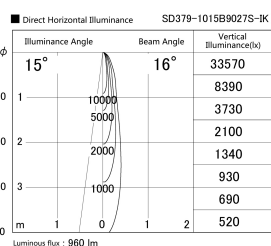

Item no. SD379-1015B9027S-IK

Series Name: AMMA Lens type Cylinder Tracklight (In Track) (SD379-IK)

Installation	Track mount
Type	Lens type tracklight : In track type
Fixture wattage	10.5W
Beam angle	16deg
Color Temp.	2700K
CRI	Ra>90
Luminous	961 lm
Body	Die-castaluminumalloy
Body finish	Black
Trim finish	Black
Reflector finish	N/A
IP Rate	IP20
Light source	COB module
Input Voltage	AC220~240V
Dimming Type	Non-Dimmable
Certificate	CE,CCC
Cut Hole	N/A