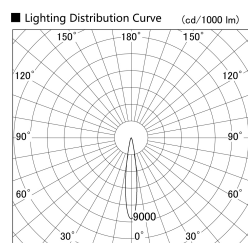

Item no. SD379-1015B9027S-IK

Series Name: AMMA Lens type Cylinder Tracklight (In Track) (SD379-IK)

Installation	Track mount
Type	Lens type tracklight : In track type
Fixture wattage	10.5W
Beam angle	16deg
Color Temp.	2700K
CRI	Ra>90
Luminous	961 lm
Body	Die-castaluminumalloy
Body finish	Black
Trim finish	Black
Reflector finish	N/A
IP Rate	IP20
Light source	COB module
Input Voltage	AC220~240V
Dimming Type	Non-Dimmable
Certificate	CE,CCC
Cut Hole	N/A