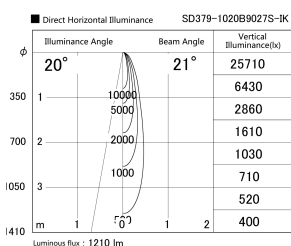

Item no. SD379-1020B9027S-IK

Series Name: AMMA Lens type Cylinder Tracklight (In Track) (SD379-IK)

Installation	Track mount
Type	Lens type tracklight : In track type
Fixture wattage	10.5W
Beam angle	21deg
Color Temp.	2700K
CRI	Ra>90
Luminous	1210 lm
Body	Die-castaluminumalloy
Body finish	Black
Trim finish	Black
Reflector finish	N/A
IP Rate	IP20
Light source	COB module
Input Voltage	AC220~240V
Dimming Type	Non-Dimmable
Certificate	CE,CCC
Cut Hole	N/A