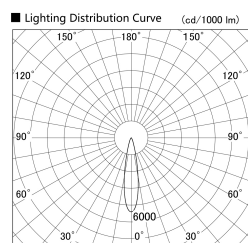

Item no. SD379-1020B9027S-IK

Series Name: AMMA Lens type Cylinder Tracklight (In Track) (SD379-IK)

Installation	Track mount
Type	Lens type tracklight : In track type
Fixture wattage	10.5W
Beam angle	21deg
Color Temp.	2700K
CRI	Ra>90
Luminous	1210 lm
Body	Die-castaluminumalloy
Body finish	Black
Trim finish	Black
Reflector finish	N/A
IP Rate	IP20
Light source	COB module
Input Voltage	AC220~240V
Dimming Type	Non-Dimmable
Certificate	CE,CCC
Cut Hole	N/A