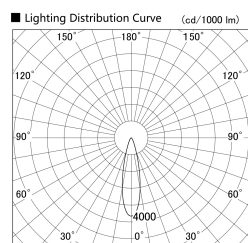

Item no. SD379-1025B9027S-IK

Series Name: AMMA Lens type Cylinder Tracklight (In Track) (SD379-IK)

Installation	Track mount
Type	Lens type tracklight : In track type
Fixture wattage	10.5W
Beam angle	25deg
Color Temp.	2700K
CRI	Ra>90
Luminous	1140 lm
Body	Die-castaluminumalloy
Body finish	Black
Trim finish	Black
Reflector finish	N/A
IP Rate	IP20
Light source	COB module
Input Voltage	AC220~240V
Dimming Type	Non-Dimmable
Certificate	CE,CCC
Cut Hole	N/A