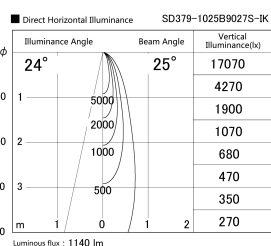

Item no. SD379-1025B9027S-IK

Series Name: AMMA Lens type Cylinder Tracklight (In Track) (SD379-IK)

Installation	Track mount
Type	Lens type tracklight : In track type
Fixture wattage	10.5W
Beam angle	25deg
Color Temp.	2700K
CRI	Ra>90
Luminous	1140 lm
Body	Die-castaluminumalloy
Body finish	Black
Trim finish	Black
Reflector finish	N/A
IP Rate	IP20
Light source	COB module
Input Voltage	AC220~240V
Dimming Type	Non-Dimmable
Certificate	CE,CCC
Cut Hole	N/A