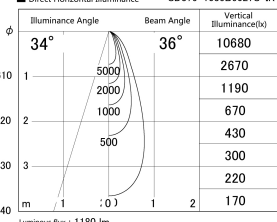

Installation	Track mount
Type	Lens type tracklight : In track type
Fixture wattage	10.5W
Beam angle	36deg
Color Temp.	2700K
CRI	Ra>90
Luminous	1178 lm
Body	Die-castaluminumalloy
Body finish	Black
Trim finish	Black
Reflector finish	N/A
IP Rate	IP20
Light source	COB module
Input Voltage	AC220~240V
Dimming Type	Non-Dimmable
Certificate	CE,CCC
Cut Hole	N/A