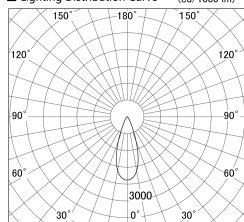

■ Lighting Distribution Curve (cd/1000 lm)

Installation	Track mount
Type	Lens type tracklight : In track type
Fixture wattage	10.5W
Beam angle	36deg
Color Temp.	2700K
CRI	Ra>90
Luminous	1178 lm
Body	Die-castaluminumalloy
Body finish	Black
Trim finish	Black
Reflector finish	N/A
IP Rate	IP20
Light source	COB module
Input Voltage	AC220~240V
Dimming Type	Non-Dimmable
Certificate	CE,CCC
Cut Hole	N/A