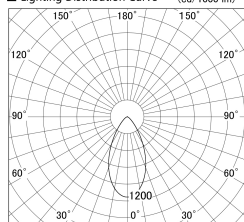

■ Lighting Distribution Curve (cd/1000 lm)

Installation	Track mount
Type	Lens type tracklight : In track type
Fixture wattage	10.5W
Beam angle	52deg
Color Temp.	2700K
CRI	Ra>90
Luminous	1079 lm
Body	Die-castaluminumalloy
Body finish	Black
Trim finish	Black
Reflector finish	N/A
IP Rate	IP20
Light source	COB module
Input Voltage	AC220~240V
Dimming Type	Non-Dimmable
Certificate	CE,CCC
Cut Hole	N/A