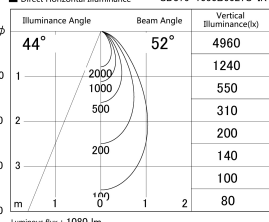

Installation	Track mount
Type	Lens type tracklight : In track type
Fixture wattage	10.5W
Beam angle	52deg
Color Temp.	2700K
CRI	Ra>90
Luminous	1079 lm
Body	Die-castaluminumalloy
Body finish	Black
Trim finish	Black
Reflector finish	N/A
IP Rate	IP20
Light source	COB module
Input Voltage	AC220~240V
Dimming Type	Non-Dimmable
Certificate	CE,CCC
Cut Hole	N/A