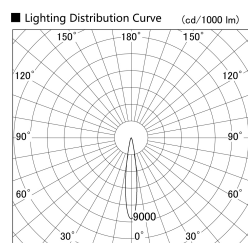

Item no. SD379-1515B9027S-IK

Series Name: AMMA Lens type Cylinder Tracklight (In Track) (SD379-IK)

Installation	Track mount
Type	Lens type tracklight : In track type
Fixture wattage	14W
Beam angle	16deg
Color Temp.	2700K
CRI	Ra>90
Luminous	1295 lm
Body	Die-castaluminumalloy
Body finish	Black
Trim finish	Black
Reflector finish	N/A
IP Rate	IP20
Light source	COB module
Input Voltage	AC220~240V
Dimming Type	Non-Dimmable
Certificate	CE,CCC
Cut Hole	N/A