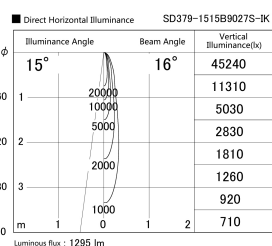

Item no. SD379-1515B9027S-IK

Series Name: AMMA Lens type Cylinder Tracklight (In Track) (SD379-IK)

Installation	Track mount
Type	Lens type tracklight : In track type
Fixture wattage	14W
Beam angle	16deg
Color Temp.	2700K
CRI	Ra>90
Luminous	1295 lm
Body	Die-castaluminumalloy
Body finish	Black
Trim finish	Black
Reflector finish	N/A
IP Rate	IP20
Light source	COB module
Input Voltage	AC220~240V
Dimming Type	Non-Dimmable
Certificate	CE,CCC
Cut Hole	N/A