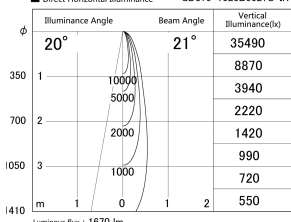

Installation	Track mount
Type	Lens type tracklight : In track type
Fixture wattage	14W
Beam angle	21deg
Color Temp.	2700K
CRI	Ra>90
Luminous	1670 lm
Body	Die-castaluminumalloy
Body finish	Black
Trim finish	Black
Reflector finish	N/A
IP Rate	IP20
Light source	COB module
Input Voltage	AC220~240V
Dimming Type	Non-Dimmable
Certificate	CE,CCC
Cut Hole	N/A