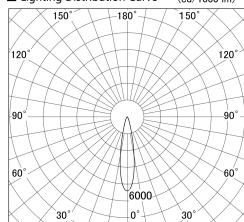

■ Lighting Distribution Curve (cd/1000 lm)

Installation	Track mount
Type	Lens type tracklight : In track type
Fixture wattage	14W
Beam angle	21deg
Color Temp.	2700K
CRI	Ra>90
Luminous	1670 lm
Body	Die-castaluminumalloy
Body finish	Black
Trim finish	Black
Reflector finish	N/A
IP Rate	IP20
Light source	COB module
Input Voltage	AC220~240V
Dimming Type	Non-Dimmable
Certificate	CE,CCC
Cut Hole	N/A