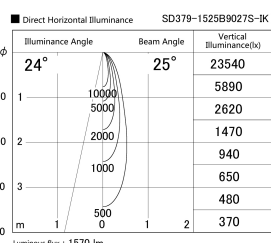

Item no. SD379-1525B9027S-IK

Series Name: AMMA Lens type Cylinder Tracklight (In Track) (SD379-IK)

Installation	Track mount
Type	Lens type tracklight : In track type
Fixture wattage	14W
Beam angle	25deg
Color Temp.	2700K
CRI	Ra>90
Luminous	1572 lm
Body	Die-castaluminumalloy
Body finish	Black
Trim finish	Black
Reflector finish	N/A
IP Rate	IP20
Light source	COB module
Input Voltage	AC220~240V
Dimming Type	Non-Dimmable
Certificate	CE,CCC
Cut Hole	N/A