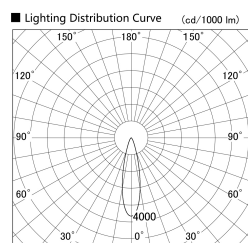

Item no. SD379-1525B9027S-IK

Series Name: AMMA Lens type Cylinder Tracklight (In Track) (SD379-IK)

Installation	Track mount
Type	Lens type tracklight : In track type
Fixture wattage	14W
Beam angle	25deg
Color Temp.	2700K
CRI	Ra>90
Luminous	1572 lm
Body	Die-castaluminumalloy
Body finish	Black
Trim finish	Black
Reflector finish	N/A
IP Rate	IP20
Light source	COB module
Input Voltage	AC220~240V
Dimming Type	Non-Dimmable
Certificate	CE,CCC
Cut Hole	N/A