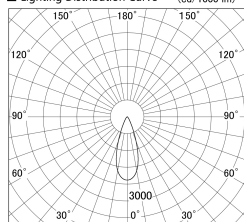

■ Lighting Distribution Curve (cd/1000 lm)

Installation	Track mount
Type	Lens type tracklight : In track type
Fixture wattage	14W
Beam angle	36deg
Color Temp.	2700K
CRI	Ra>90
Luminous	1625 lm
Body	Die-castaluminumalloy
Body finish	Black
Trim finish	Black
Reflector finish	N/A
IP Rate	IP20
Light source	COB module
Input Voltage	AC220~240V
Dimming Type	Non-Dimmable
Certificate	CE,CCC
Cut Hole	N/A