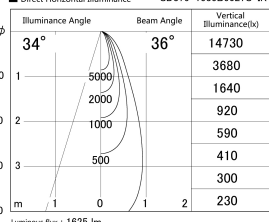

Installation	Track mount
Type	Lens type tracklight : In track type
Fixture wattage	14W
Beam angle	36deg
Color Temp.	2700K
CRI	Ra>90
Luminous	1625 lm
Body	Die-castaluminumalloy
Body finish	Black
Trim finish	Black
Reflector finish	N/A
IP Rate	IP20
Light source	COB module
Input Voltage	AC220~240V
Dimming Type	Non-Dimmable
Certificate	CE,CCC
Cut Hole	N/A