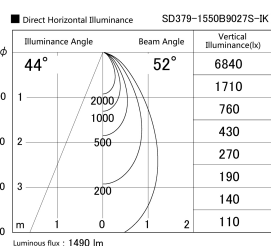

Item no. SD379-1550B9027S-IK

Series Name: AMMA Lens type Cylinder Tracklight (In Track) (SD379-IK)

Installation	Track mount
Type	Lens type tracklight : In track type
Fixture wattage	14W
Beam angle	52deg
Color Temp.	2700K
CRI	Ra>90
Luminous	1488 lm
Body	Die-castaluminumalloy
Body finish	Black
Trim finish	Black
Reflector finish	N/A
IP Rate	IP20
Light source	COB module
Input Voltage	AC220~240V
Dimming Type	Non-Dimmable
Certificate	CE,CCC
Cut Hole	N/A