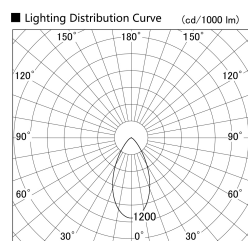

Item no. SD379-1550B9027S-IK

Series Name: AMMA Lens type Cylinder Tracklight (In Track) (SD379-IK)

Installation	Track mount
Type	Lens type tracklight : In track type
Fixture wattage	14W
Beam angle	52deg
Color Temp.	2700K
CRI	Ra>90
Luminous	1488 lm
Body	Die-castaluminumalloy
Body finish	Black
Trim finish	Black
Reflector finish	N/A
IP Rate	IP20
Light source	COB module
Input Voltage	AC220~240V
Dimming Type	Non-Dimmable
Certificate	CE,CCC
Cut Hole	N/A