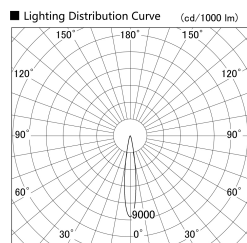

Item no. SD379-1015B9027-IK

Series Name: AMMA Lens type Cylinder Tracklight (In Track) (SD379-IK)

Installation	Track mount
Type	Lens type tracklight : In track type
Fixture wattage	10.5W
Beam angle	16deg
Color Temp.	2700K
CRI	Ra>90
Luminous	961 lm
Body	Die-castaluminumalloy
Body finish	Black
Trim finish	Black
Reflector finish	N/A
IP Rate	IP20
Light source	COB module
Input Voltage	AC220~240V
Dimming Type	Non-Dimmable
Certificate	CE,CCC
Cut Hole	N/A