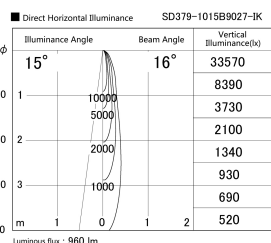

Item no. SD379-1015B9027-IK

Series Name: AMMA Lens type Cylinder Tracklight (In Track) (SD379-IK)

Installation	Track mount
Type	Lens type tracklight : In track type
Fixture wattage	10.5W
Beam angle	16deg
Color Temp.	2700K
CRI	Ra>90
Luminous	961 lm
Body	Die-castaluminumalloy
Body finish	Black
Trim finish	Black
Reflector finish	N/A
IP Rate	IP20
Light source	COB module
Input Voltage	AC220~240V
Dimming Type	Non-Dimmable
Certificate	CE,CCC
Cut Hole	N/A