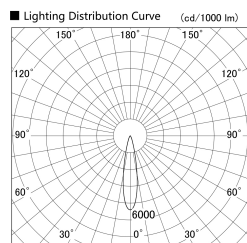

Item no. SD379-1020B9027-IK

Series Name: AMMA Lens type Cylinder Tracklight (In Track) (SD379-IK)

Installation	Track mount
Type	Lens type tracklight : In track type
Fixture wattage	10.5W
Beam angle	21deg
Color Temp.	2700K
CRI	Ra>90
Luminous	1210 lm
Body	Die-castaluminumalloy
Body finish	Black
Trim finish	Black
Reflector finish	N/A
IP Rate	IP20
Light source	COB module
Input Voltage	AC220~240V
Dimming Type	Non-Dimmable
Certificate	CE,CCC
Cut Hole	N/A