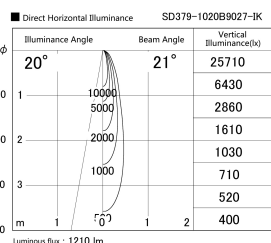

Item no. SD379-1020B9027-IK

Series Name: AMMA Lens type Cylinder Tracklight (In Track) (SD379-IK)

Installation	Track mount
Type	Lens type tracklight : In track type
Fixture wattage	10.5W
Beam angle	21deg
Color Temp.	2700K
CRI	Ra>90
Luminous	1210 lm
Body	Die-castaluminumalloy
Body finish	Black
Trim finish	Black
Reflector finish	N/A
IP Rate	IP20
Light source	COB module
Input Voltage	AC220~240V
Dimming Type	Non-Dimmable
Certificate	CE,CCC
Cut Hole	N/A