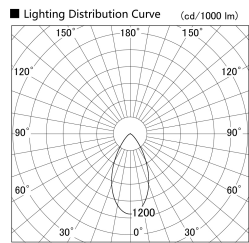

Item no. SD379-1050B9027-IK

Series Name: AMMA Lens type Cylinder Tracklight (In Track) (SD379-IK)

Installation	Track mount
Type	Lens type tracklight : In track type
Fixture wattage	10.5W
Beam angle	52deg
Color Temp.	2700K
CRI	Ra>90
Luminous	1079 lm
Body	Die-castaluminumalloy
Body finish	Black
Trim finish	Black
Reflector finish	N/A
IP Rate	IP20
Light source	COB module
Input Voltage	AC220~240V
Dimming Type	Non-Dimmable
Certificate	CE,CCC
Cut Hole	N/A