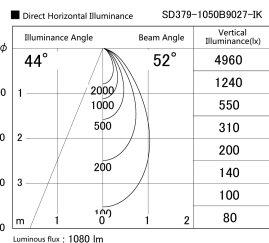

Item no. SD379-1050B9027-IK

Series Name: AMMA Lens type Cylinder Tracklight (In Track) (SD379-IK)

Installation	Track mount
Type	Lens type tracklight : In track type
Fixture wattage	10.5W
Beam angle	52deg
Color Temp.	2700K
CRI	Ra>90
Luminous	1079 lm
Body	Die-castaluminumalloy
Body finish	Black
Trim finish	Black
Reflector finish	N/A
IP Rate	IP20
Light source	COB module
Input Voltage	AC220~240V
Dimming Type	Non-Dimmable
Certificate	CE,CCC
Cut Hole	N/A